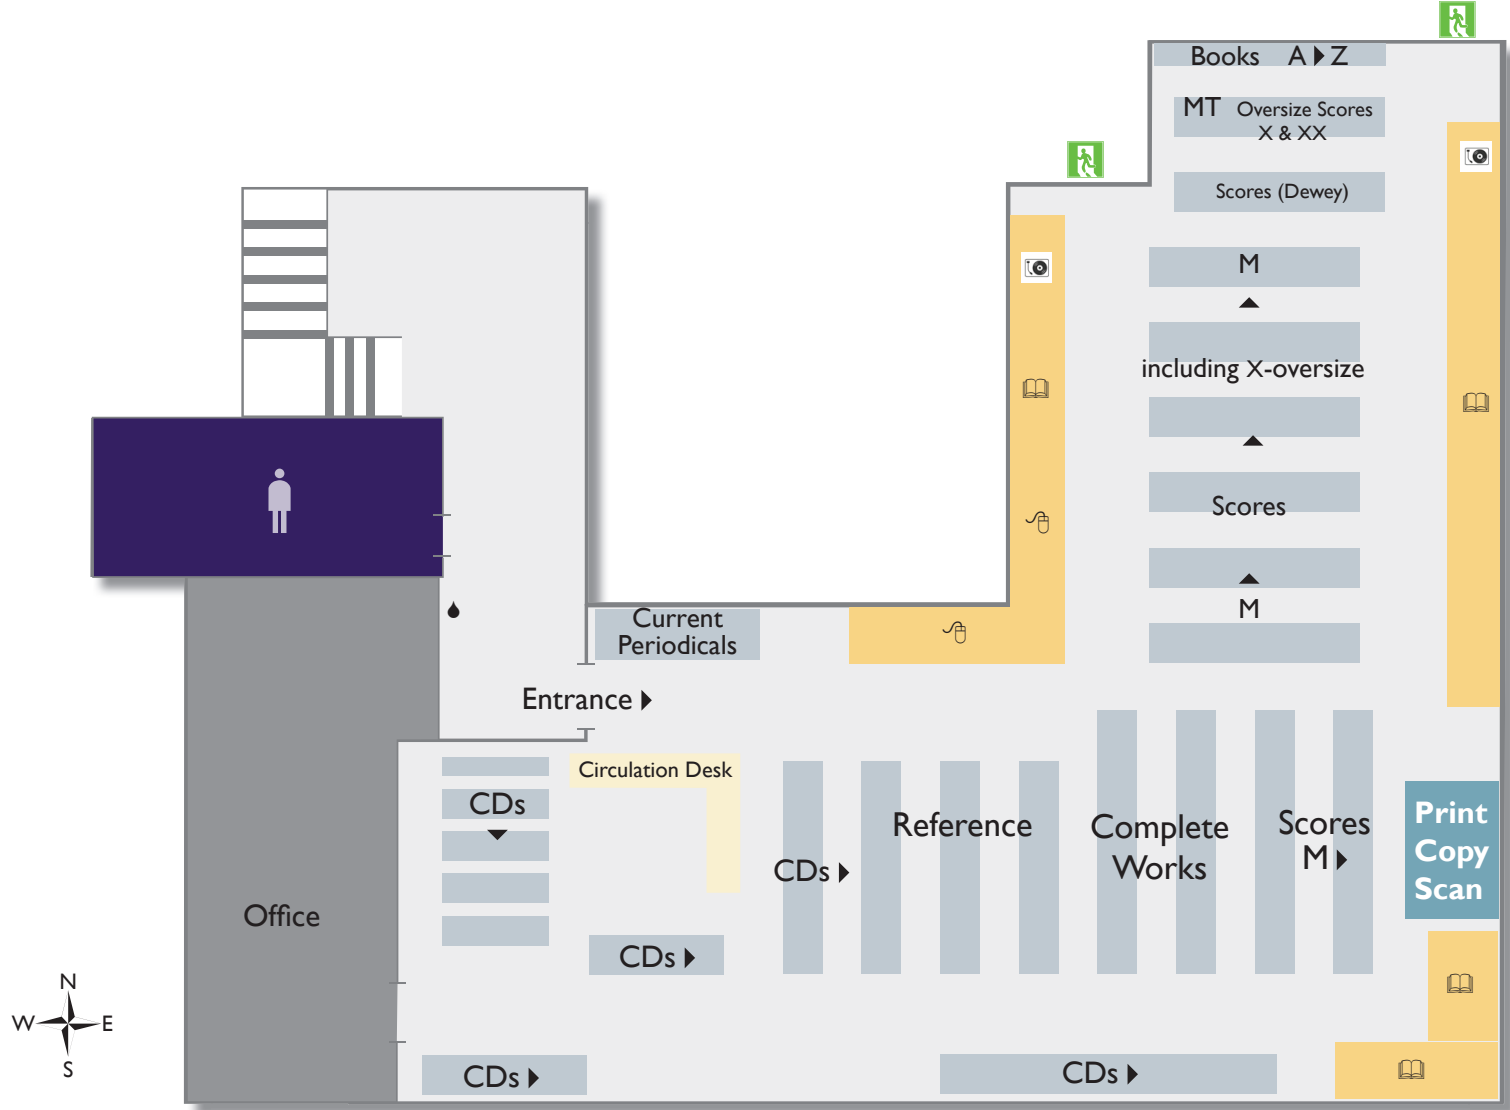

# MORGAN MUSIC LIBRARY

## 2ND FLOOR, ARMS MUSIC CENTER

- Circulation Desk
- Open Study
- Record Player
- Print/Copy/Scan
- Stacks
- Restrooms
- Staff Area
- Emergency Exit