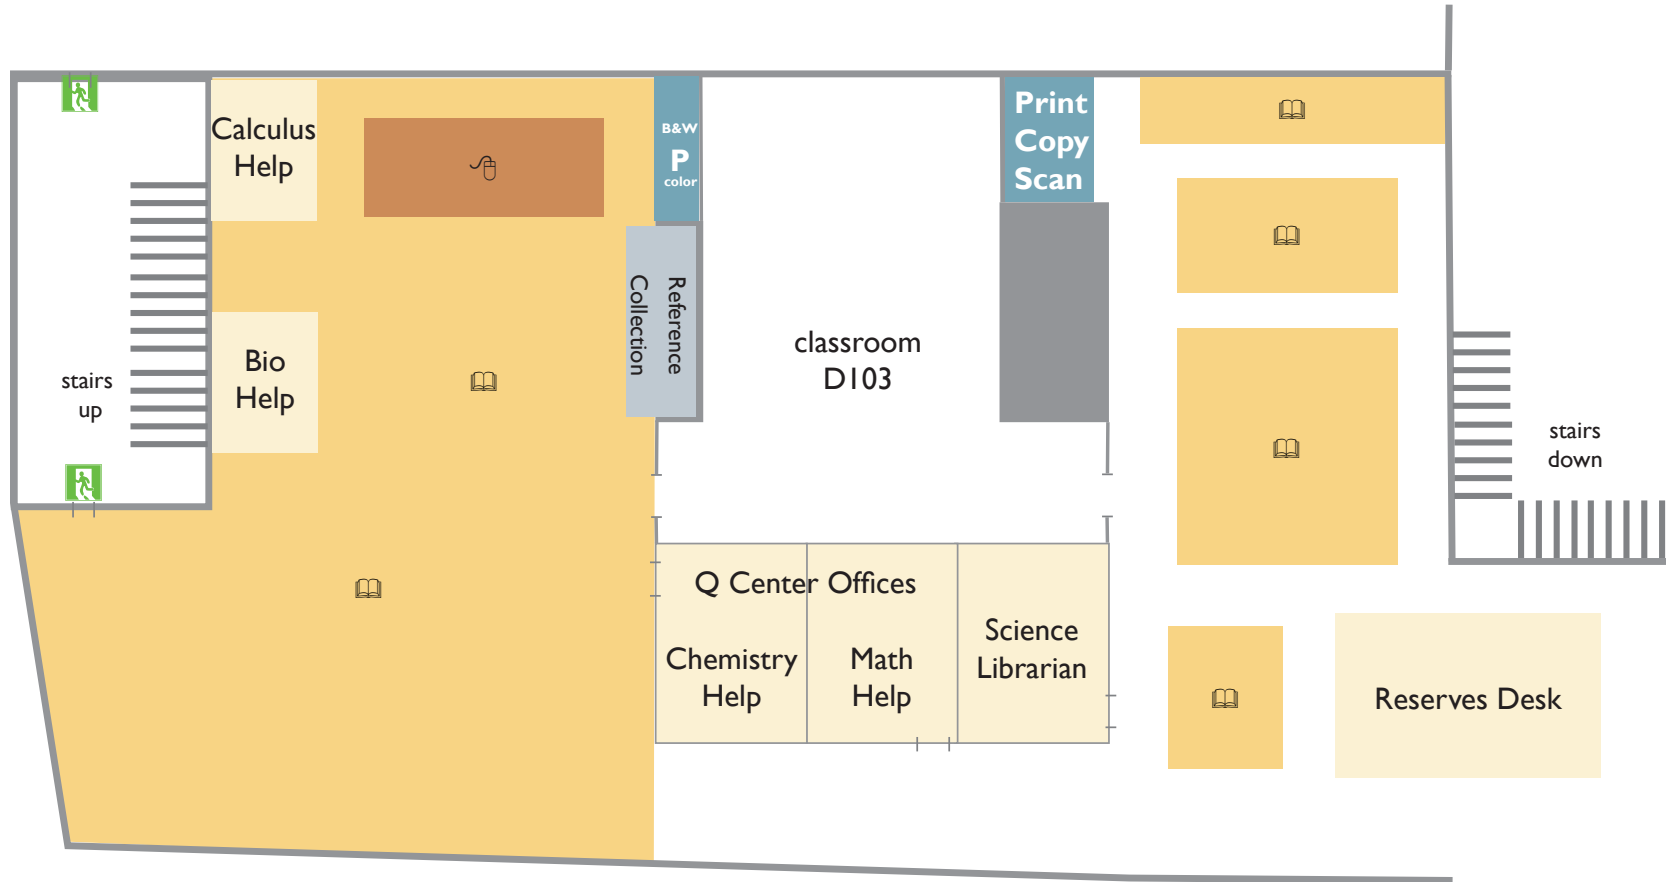

KEEFE SCIENCE LIBRARY & MOSS QUANTITATIVE CENTER (Q CENTER)

Science Center Main Entrance, 1st Floor ▶

AMHERST COLLEGE LIBRARY

- Help/Services
- Computers
- Open Study
- P Printer
- Copy/Scan
- Stacks
- Stairs-Emergency Exit