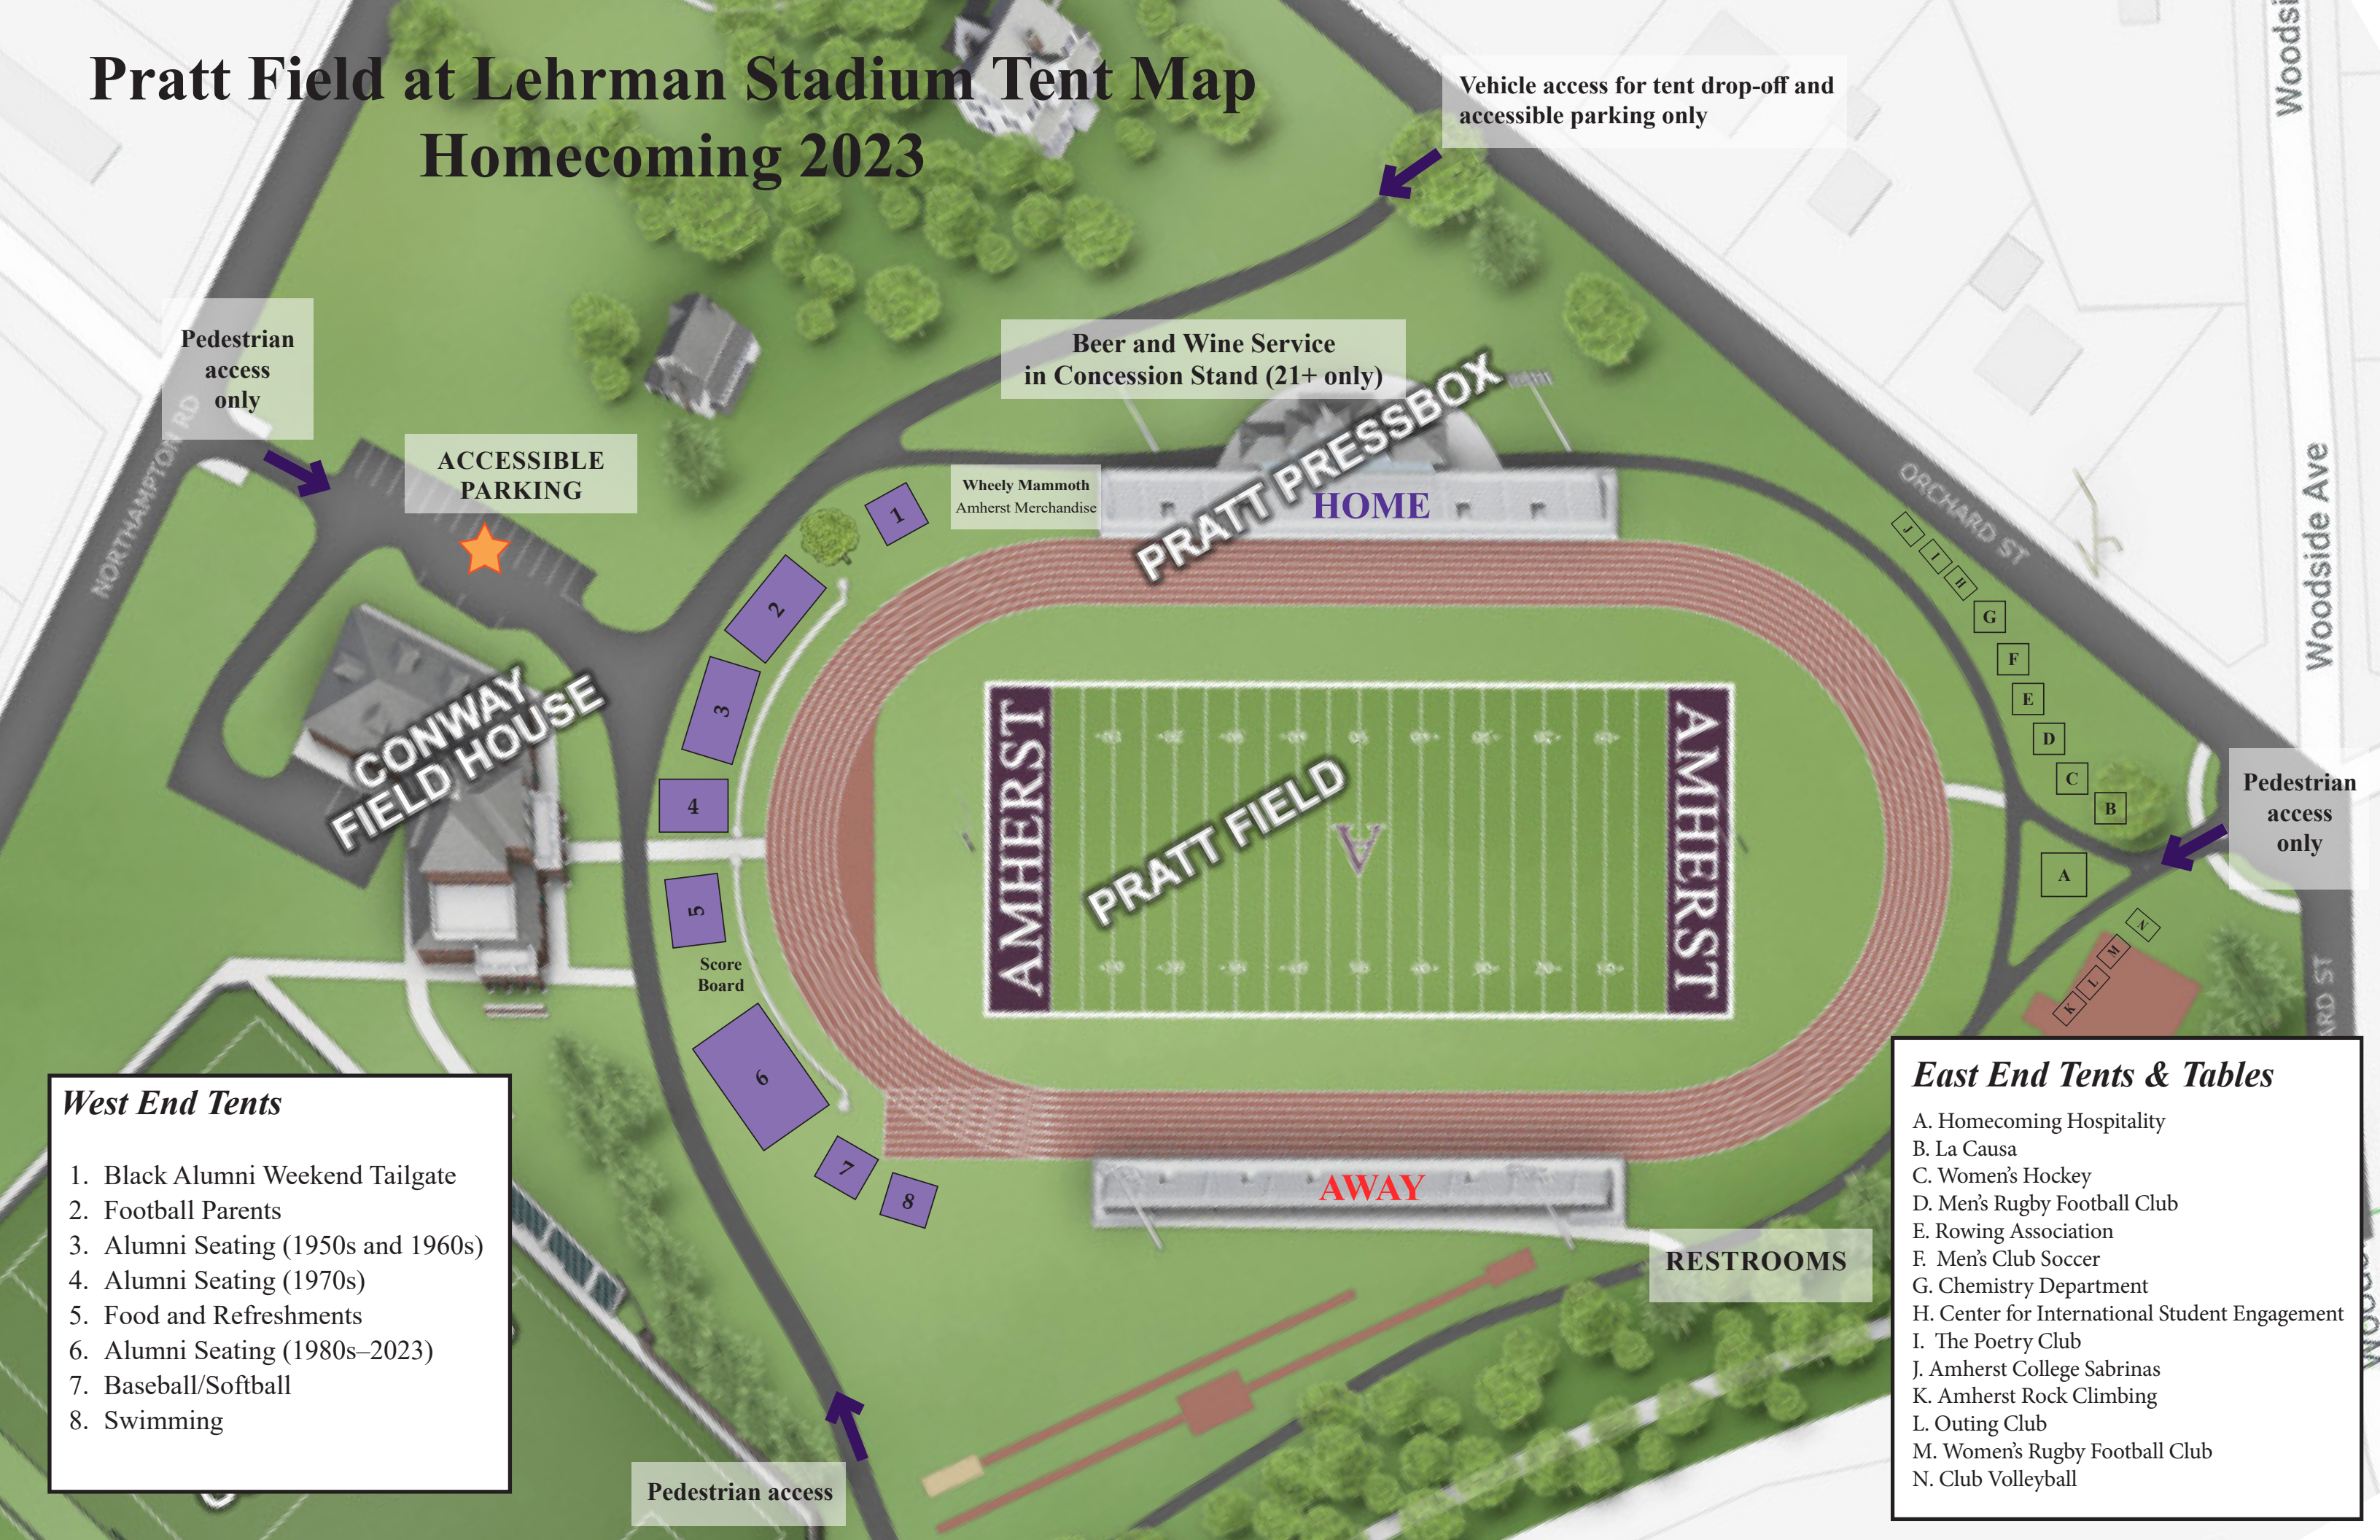

Pratt Field at Lehrman Stadium Tent Map

Homecoming 2023

Vehicle access for tent drop-off and accessible parking only

Pedestrian access only

ACCESSIBLE PARKING

Beer and Wine Service in Concession Stand (21+ only)

AMHERST PRATT FIELD AMHERST

A B C D E F G H I J K L M N

AWAY

RESTROOMS

- West End Tents**
1. Black Alumni Weekend Tailgate
 2. Football Parents
 3. Alumni Seating (1950s and 1960s)
 4. Alumni Seating (1970s)
 5. Food and Refreshments
 6. Alumni Seating (1980s–2023)
 7. Baseball/Softball
 8. Swimming

- East End Tents & Tables**
- A. Homecoming Hospitality
 - B. La Causa
 - C. Women's Hockey
 - D. Men's Rugby Football Club
 - E. Rowing Association
 - F. Men's Club Soccer
 - G. Chemistry Department
 - H. Center for International Student Engagement
 - I. The Poetry Club
 - J. Amherst College Sabrinas
 - K. Amherst Rock Climbing
 - L. Outing Club
 - M. Women's Rugby Football Club
 - N. Club Volleyball

Pedestrian access