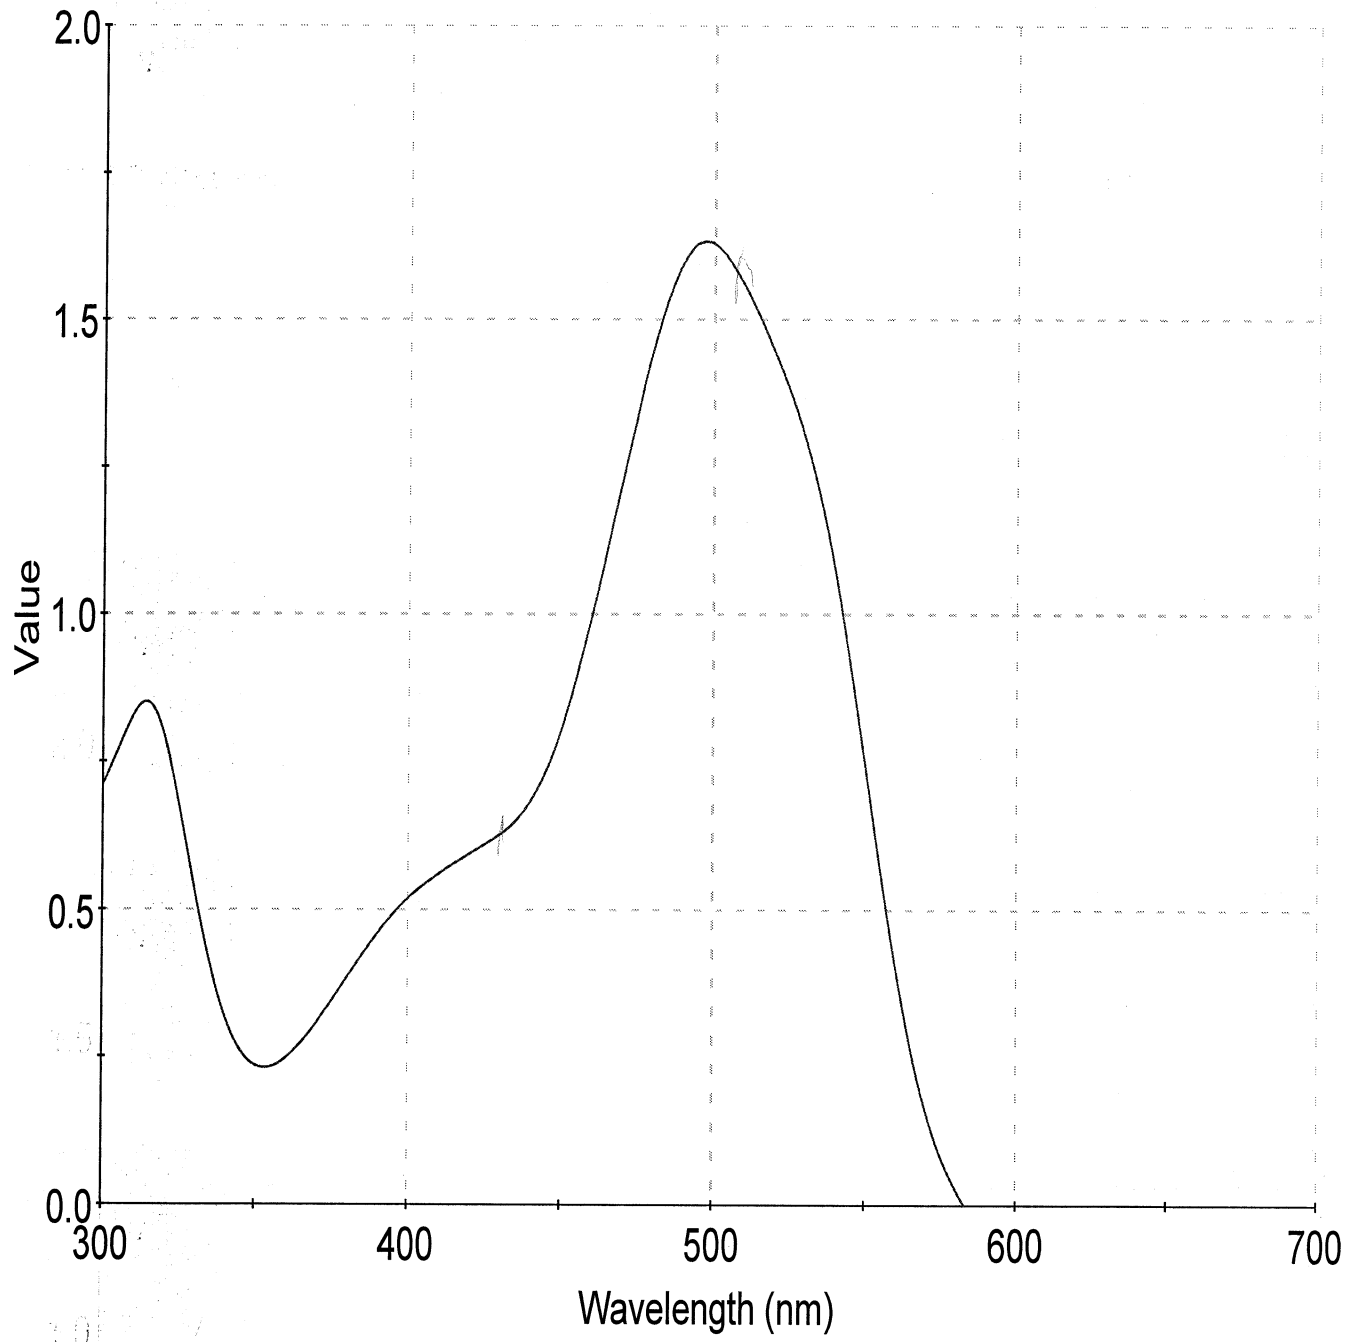

Shannon Townsend & Edith Cricien Red 10 ml dilution

Edith Cricien & Shannon Townsend - 10 ml yellow dilution

Shannon Townsend & Edith Cricien Cherry Kool-Aid drink mix.

Shannon Townsend & Edith Cricien Grape Kool-aid