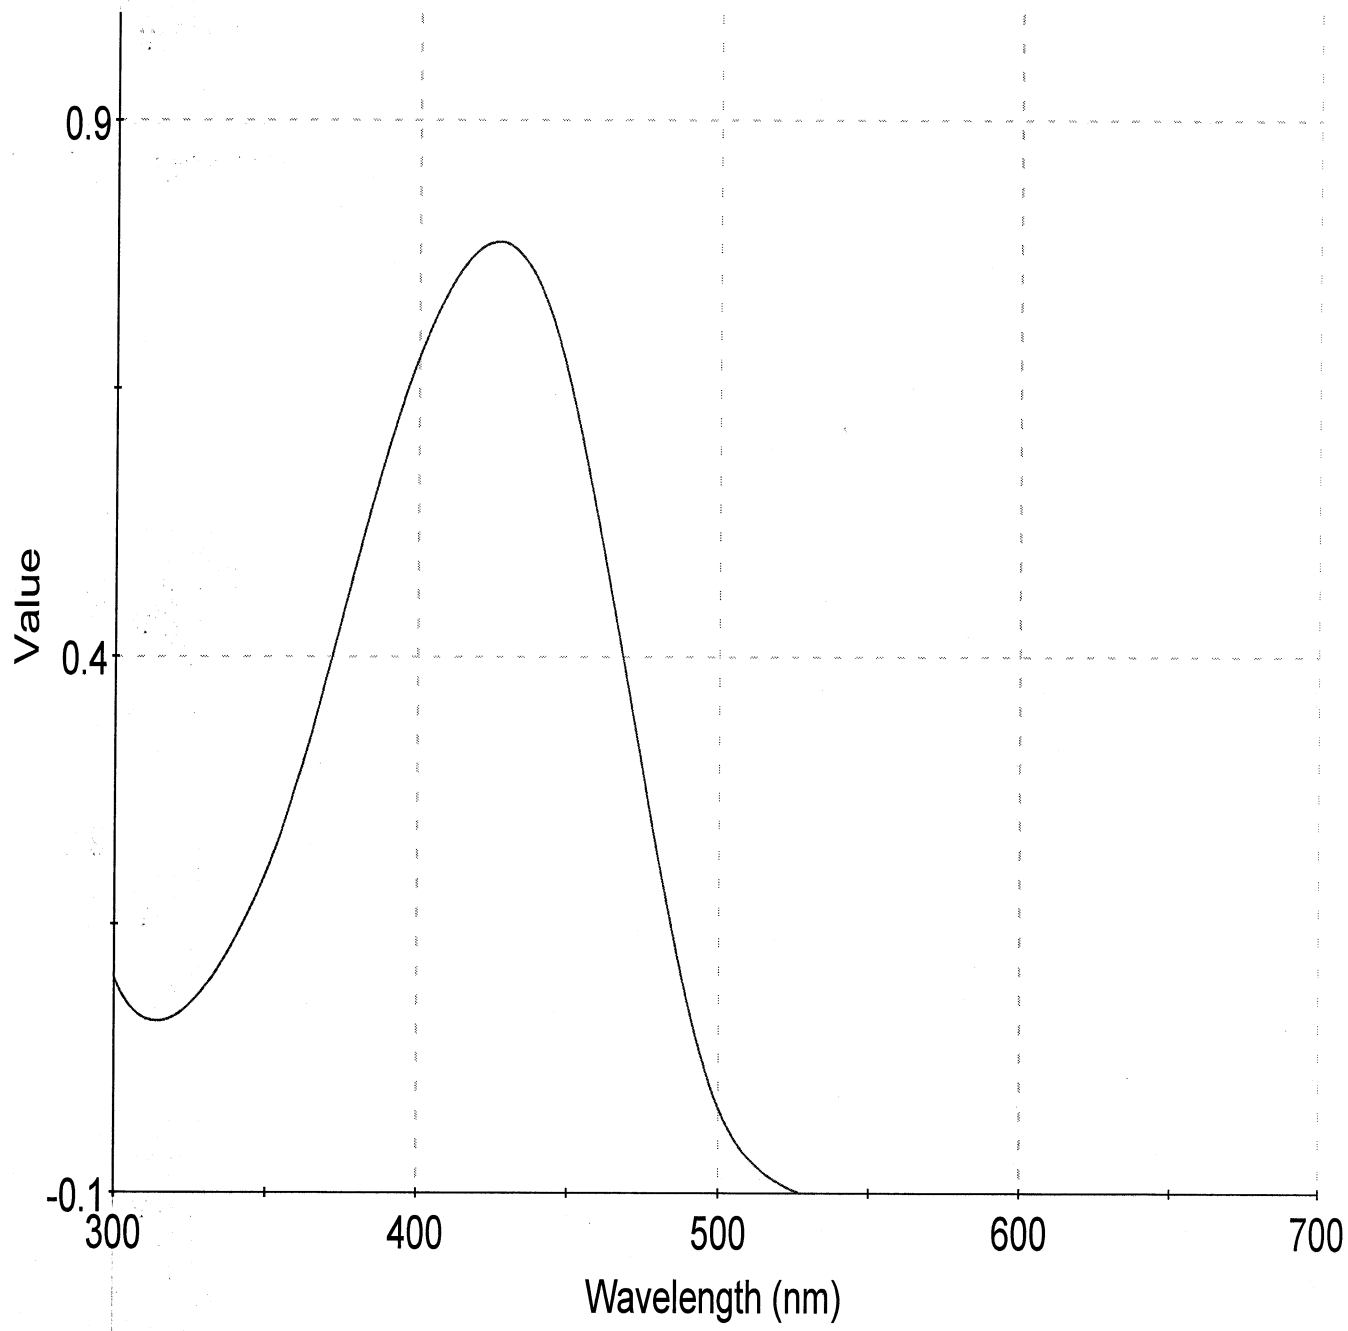

Shannon Townsend & Edith Cricien Red 10 ml dilution

Edith Cricien & Shannon Townsend - 10 ml yellow dilution

Shannon Townsend & Edith Cricien Cherry Kool-Aid drink mix.

Shannon Townsend & Edith Cricien Grape Kool-aid