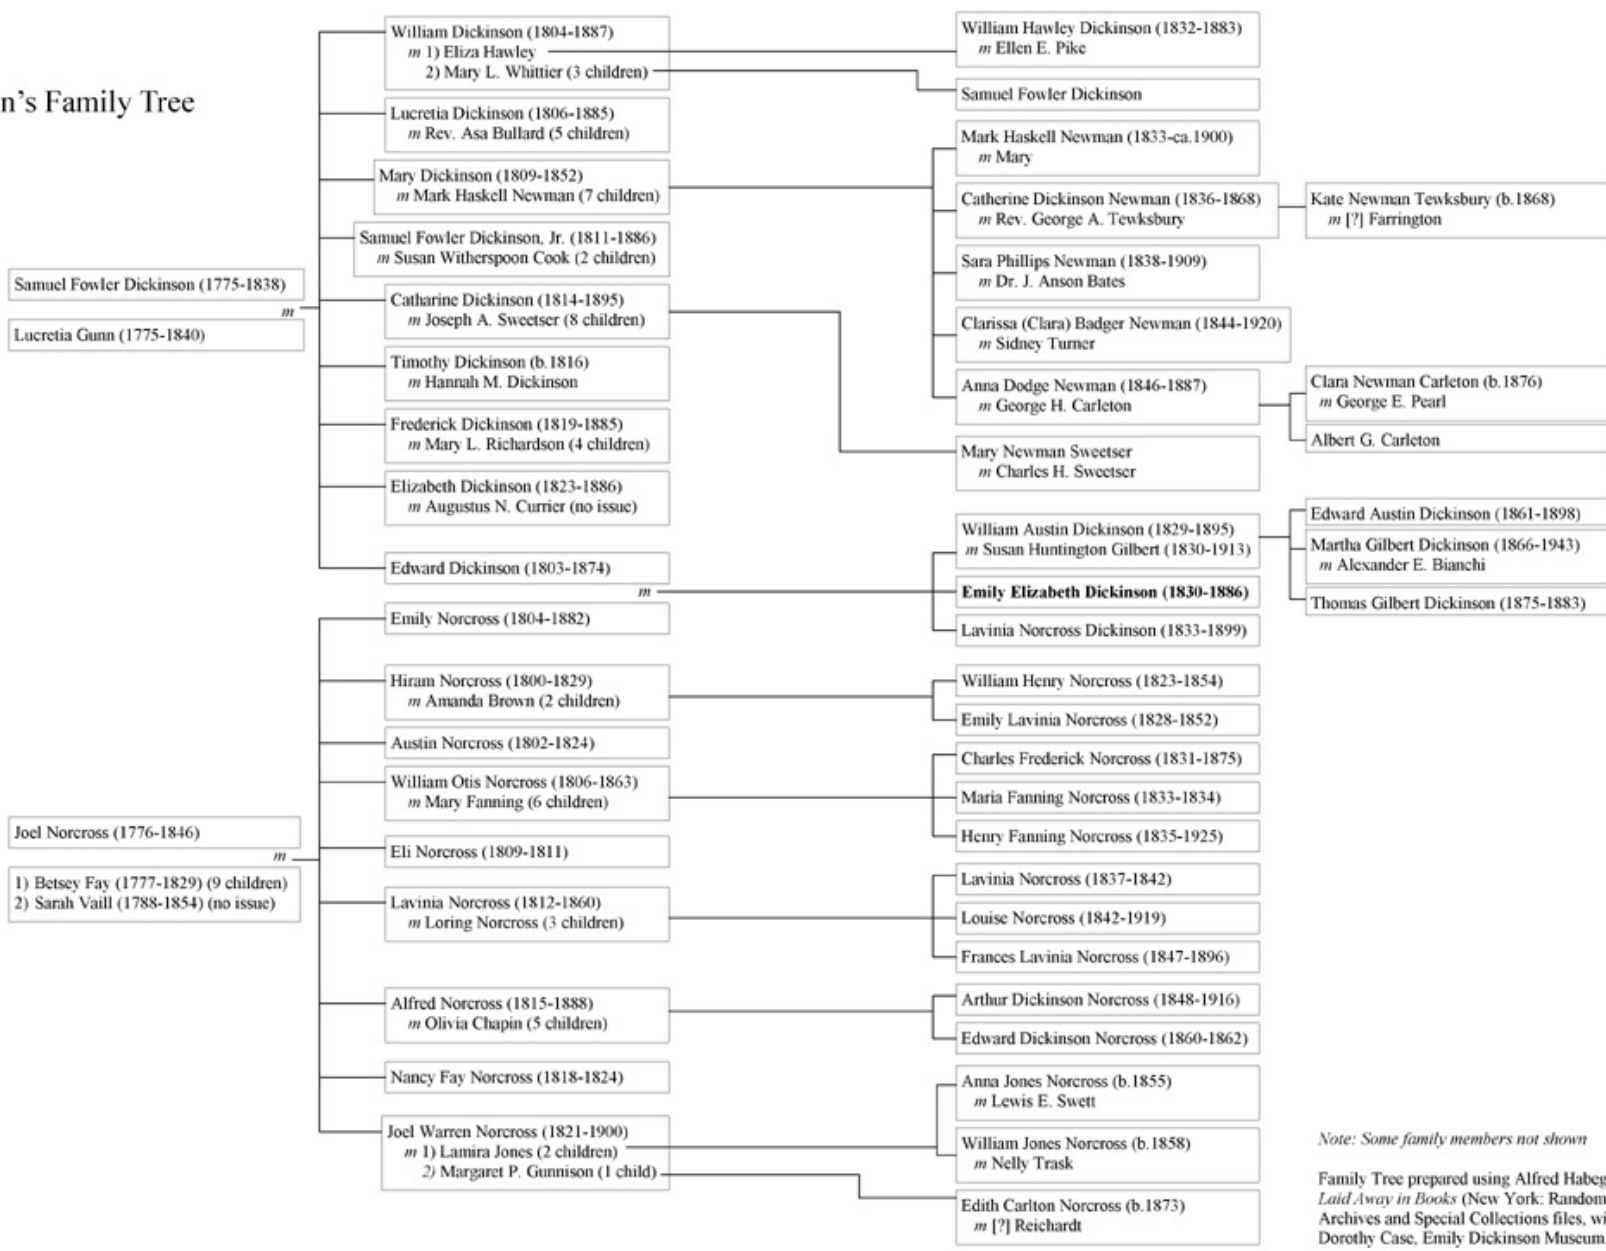

Emily Dickinson's Family Tree

Note: Some family members not shown
 Family Tree prepared using Alfred Habegger, *My Wars are Laid Away in Books* (New York: Random House, 2001) and Archives and Special Collections files, with assistance from Dorothy Case, Emily Dickinson Museum.